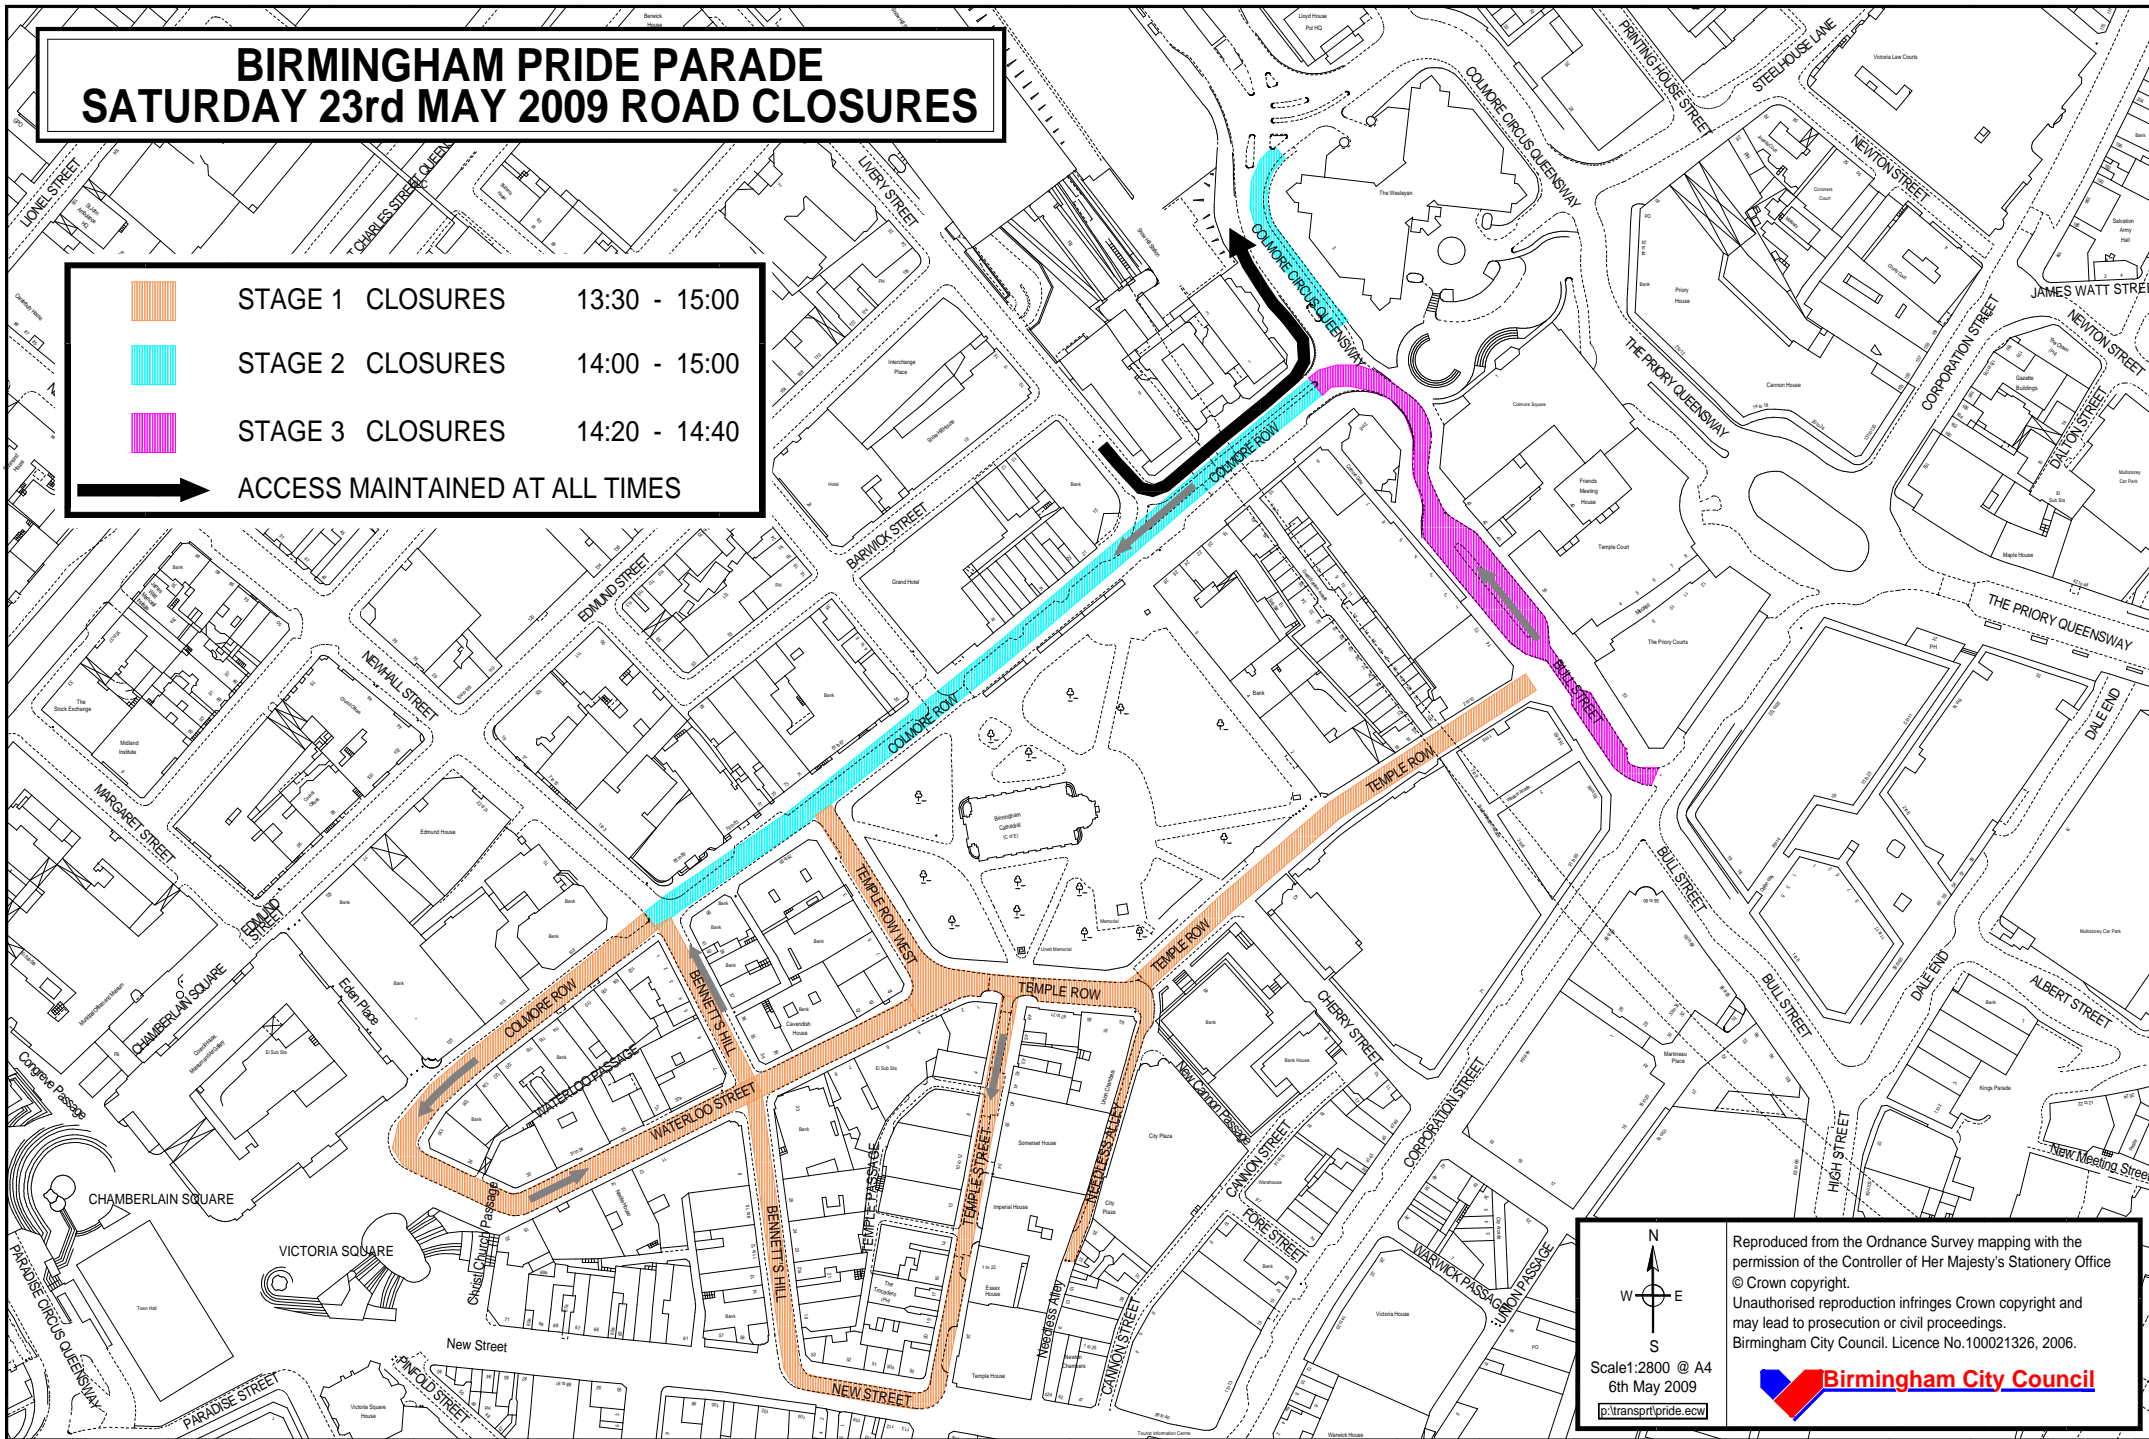

BIRMINGHAM PRIDE PARADE SATURDAY 23rd MAY 2009 ROAD CLOSURES

	STAGE 1 CLOSURES	13:30 - 15:00
	STAGE 2 CLOSURES	14:00 - 15:00
	STAGE 3 CLOSURES	14:20 - 14:40
	ACCESS MAINTAINED AT ALL TIMES	

N
W E
S

Reproduced from the Ordnance Survey mapping with the permission of the Controller of Her Majesty's Stationery Office © Crown copyright.
 Unauthorised reproduction infringes Crown copyright and may lead to prosecution or civil proceedings.
 Birmingham City Council. Licence No. 100021326, 2006.

Scale 1:2800 @ A4
6th May 2009
transportpride.gov.uk